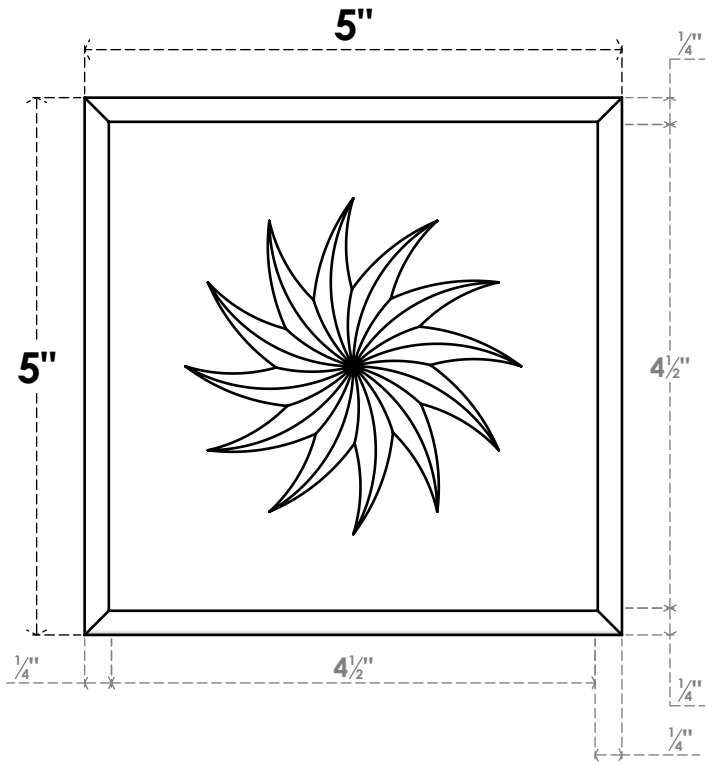

ROSP050X050X075SDG14

5"W X 5"H X 3/4"P STANDARD SEDGWICK SPIRAL ROSETTE WITH ROUNDED EDGE, ARCHITECTURAL GRADE PVC

FRONT

SIDE

EKENA MILLWORK
2300 WEST MAIN ST.
CLARKSVILLE, TX 75426
TOLL FREE: 866-607-0453
WWW.EKENAMILLWORK.COM