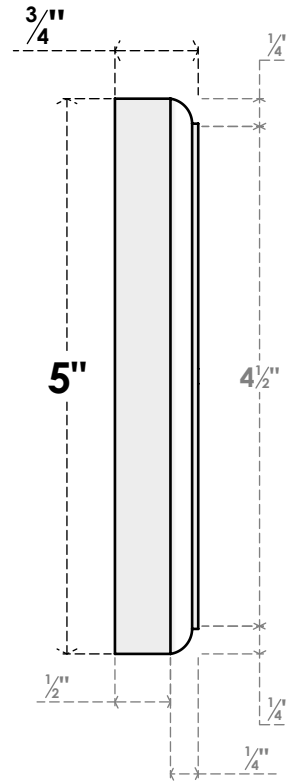

ROSP050X050X075SDG14

5"W X 5"H X 3/4"P STANDARD SEDGWICK SPIRAL ROSETTE WITH ROUNDED EDGE, ARCHITECTURAL GRADE PVC

FRONT

SIDE

EKENA MILLWORK
2300 WEST MAIN ST.
CLARKSVILLE, TX 75426
TOLL FREE: 866-607-0453
WWW.EKENAMILLWORK.COM

NOTES

1. INSTALLATION TO BE COMPLETED IN ACCORDANCE WITH MANUFACTURER'S SPECIFICATIONS.
2. DRAWING MAY NOT BE TO SCALE
3. THIS DRAWING IS INTENDED FOR DESIGN AND PLANNING PURPOSES ONLY.
4. ALL INFORMATION CONTAINED HEREIN WAS CURRENT AT THE TIME OF DEVELOPMENT BUT MUST BE REVIEWED AND APPROVED BY THE PRODUCT MANUFACTURER TO BE CONSIDERED ACCURATE.
5. ARCHITECTURAL GRADE PVC PRODUCTS ARE MADE FROM EXPANDED CELLULAR PVC AND COME NATURALLY WHITE BUT MAY BE PAINTED